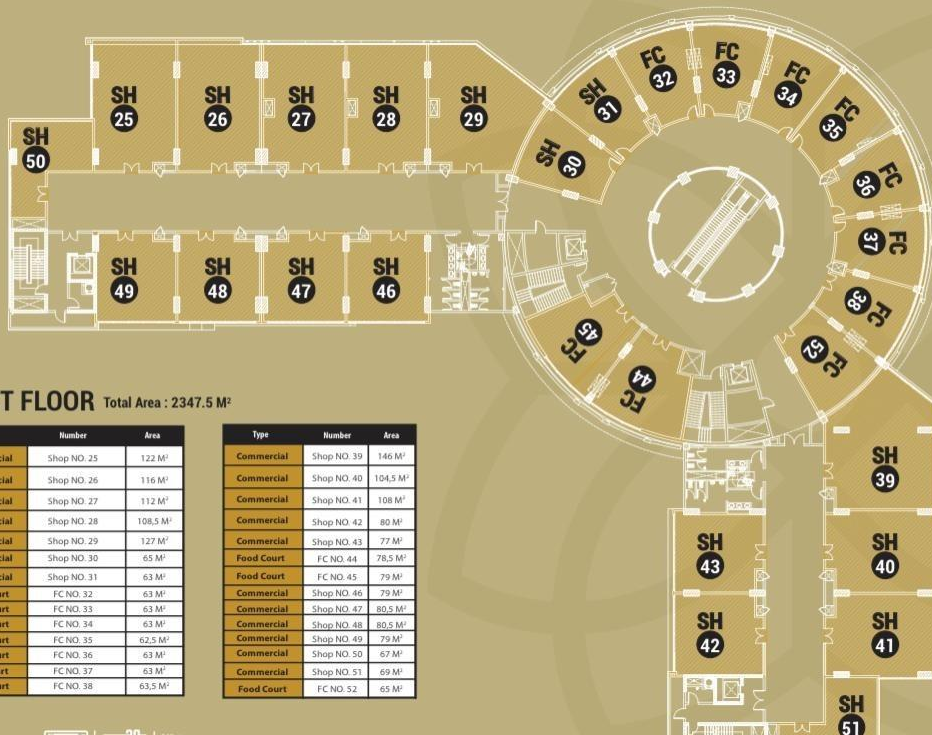

مرسليا

للإستثمار العقارات ش.م.م

**FIRST FLOOR** Total Area : 2347.5 M<sup>2</sup>

Type	Number	Area
Commercial	Shop NO. 25	122 M <sup>2</sup>
Commercial	Shop NO. 26	116 M <sup>2</sup>
Commercial	Shop NO. 27	112 M <sup>2</sup>
Commercial	Shop NO. 28	108.5 M <sup>2</sup>
Commercial	Shop NO. 29	127 M <sup>2</sup>
Commercial	Shop NO. 30	65 M <sup>2</sup>
Commercial	Shop NO. 31	63 M <sup>2</sup>
Food Court	FC NO. 32	63 M <sup>2</sup>
Food Court	FC NO. 33	63 M <sup>2</sup>
Food Court	FC NO. 34	63 M <sup>2</sup>
Food Court	FC NO. 35	62.5 M <sup>2</sup>
Food Court	FC NO. 36	63 M <sup>2</sup>
Food Court	FC NO. 37	63 M <sup>2</sup>
Food Court	FC NO. 38	63.5 M <sup>2</sup>

Type	Number	Area
Commercial	Shop NO. 39	146 M <sup>2</sup>
Commercial	Shop NO. 40	104.5 M <sup>2</sup>
Commercial	Shop NO. 41	108 M <sup>2</sup>
Commercial	Shop NO. 42	80 M <sup>2</sup>
Commercial	Shop NO. 43	77 M <sup>2</sup>
Food Court	FC NO. 44	78.5 M <sup>2</sup>
Food Court	FC NO. 45	79 M <sup>2</sup>
Commercial	Shop NO. 46	79 M <sup>2</sup>
Commercial	Shop NO. 47	80.5 M <sup>2</sup>
Commercial	Shop NO. 48	80.5 M <sup>2</sup>
Commercial	Shop NO. 49	79 M <sup>2</sup>
Commercial	Shop NO. 50	67 M <sup>2</sup>
Commercial	Shop NO. 51	69 M <sup>2</sup>
Food Court	FC NO. 52	65 M <sup>2</sup>