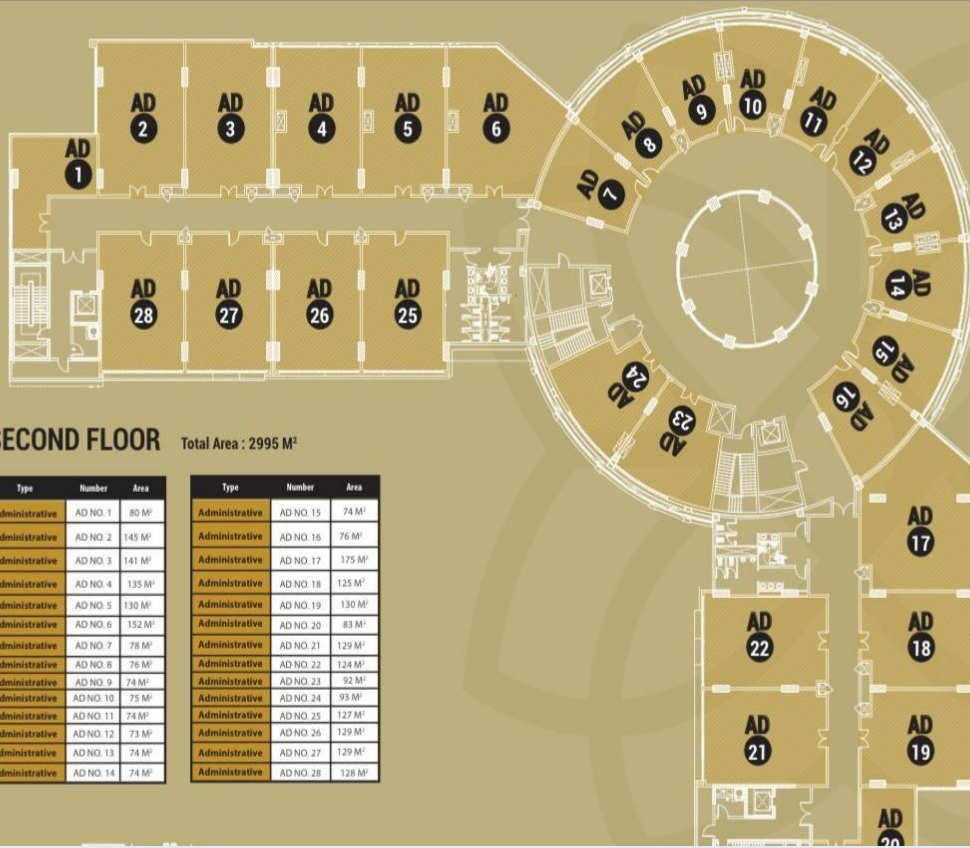

طوب احمر (بدون تشطيب)

مواصفات
التسليم
للتجاري

نشيد لبنى حياة